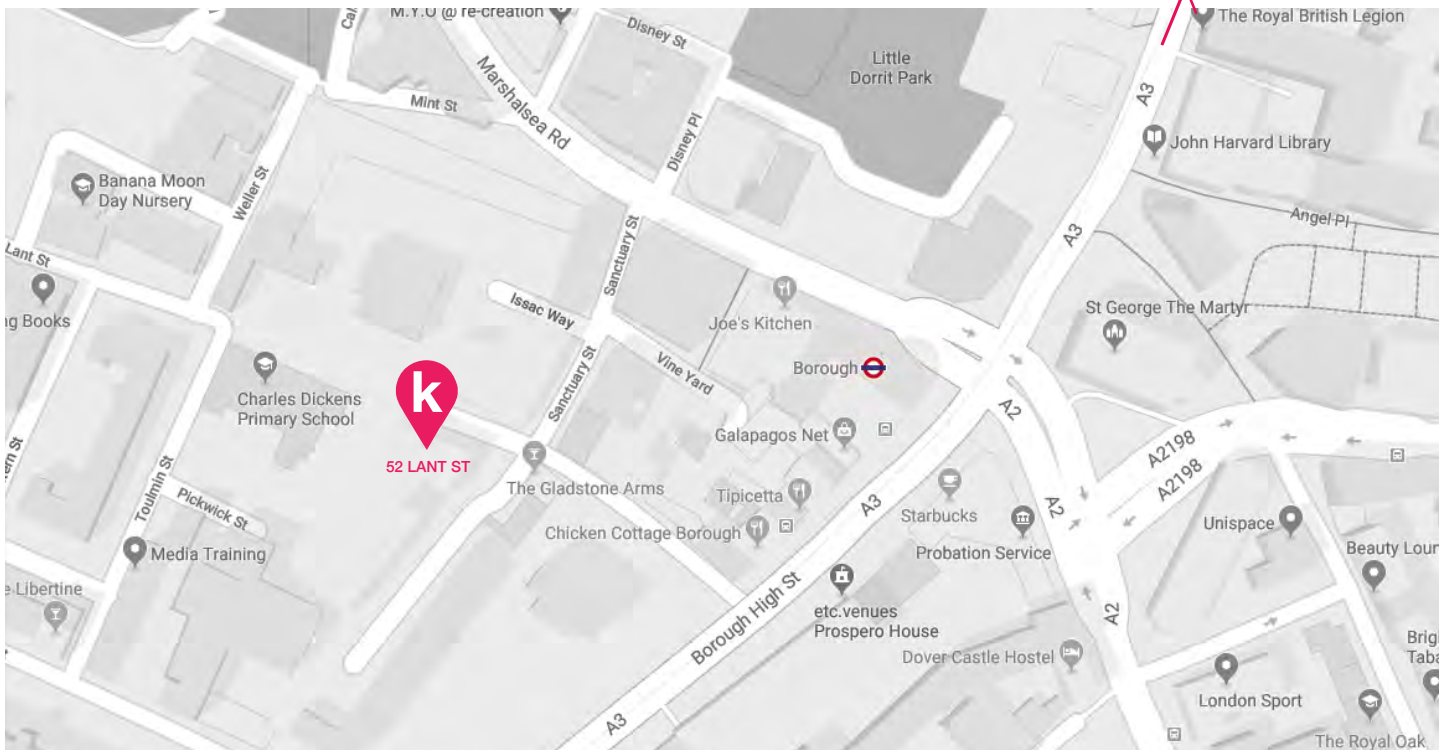

How to find us

Konstruktive Limited
Unit Four
52 Lant Street,
London
SE1 1RB

+44(0)20 7292 2700

Nearest tube is Borough.

Exit via Right on Borough High St/A3 and turn right into Lant St. We are near the end of the street.

12 min walk from London Bridge mainline and tube station.

Boris bike park at the end of Lant St.

www.konstruktive.com

We look forward
to seeing you
soon...